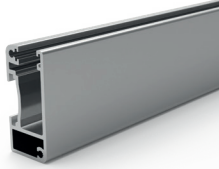

138500 (138502*)

Hoarding system EF50
top profile