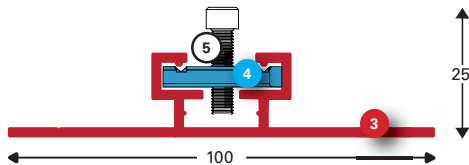

1. **3 138356**
   Montageprofiel ZP brute
   Mounting profile SP mill
   Montageprofiel ZP roh

1. **4 130374**
   RVS M8 excentrische plaatmoer 34x20x6 mm
   Stainless M8 excentric flat nut 34x20x6 mm
   Exzentrische Flachmutter M8 34x20x6 mm

1. **5 990009**
   RVS spanbout M8x30
   Tension bolt M8x30 Inox
   Spannschraube M8x30 Inox

138357
Wand-/montageprofiel anod
Wall / mounting profile anod
Wand- / Montageprofil elox

138358
Wand-/montageprofiel RAL 9003
Wall / mounting profile RAL 9003
Wand- / Montageprofil RAL 9003